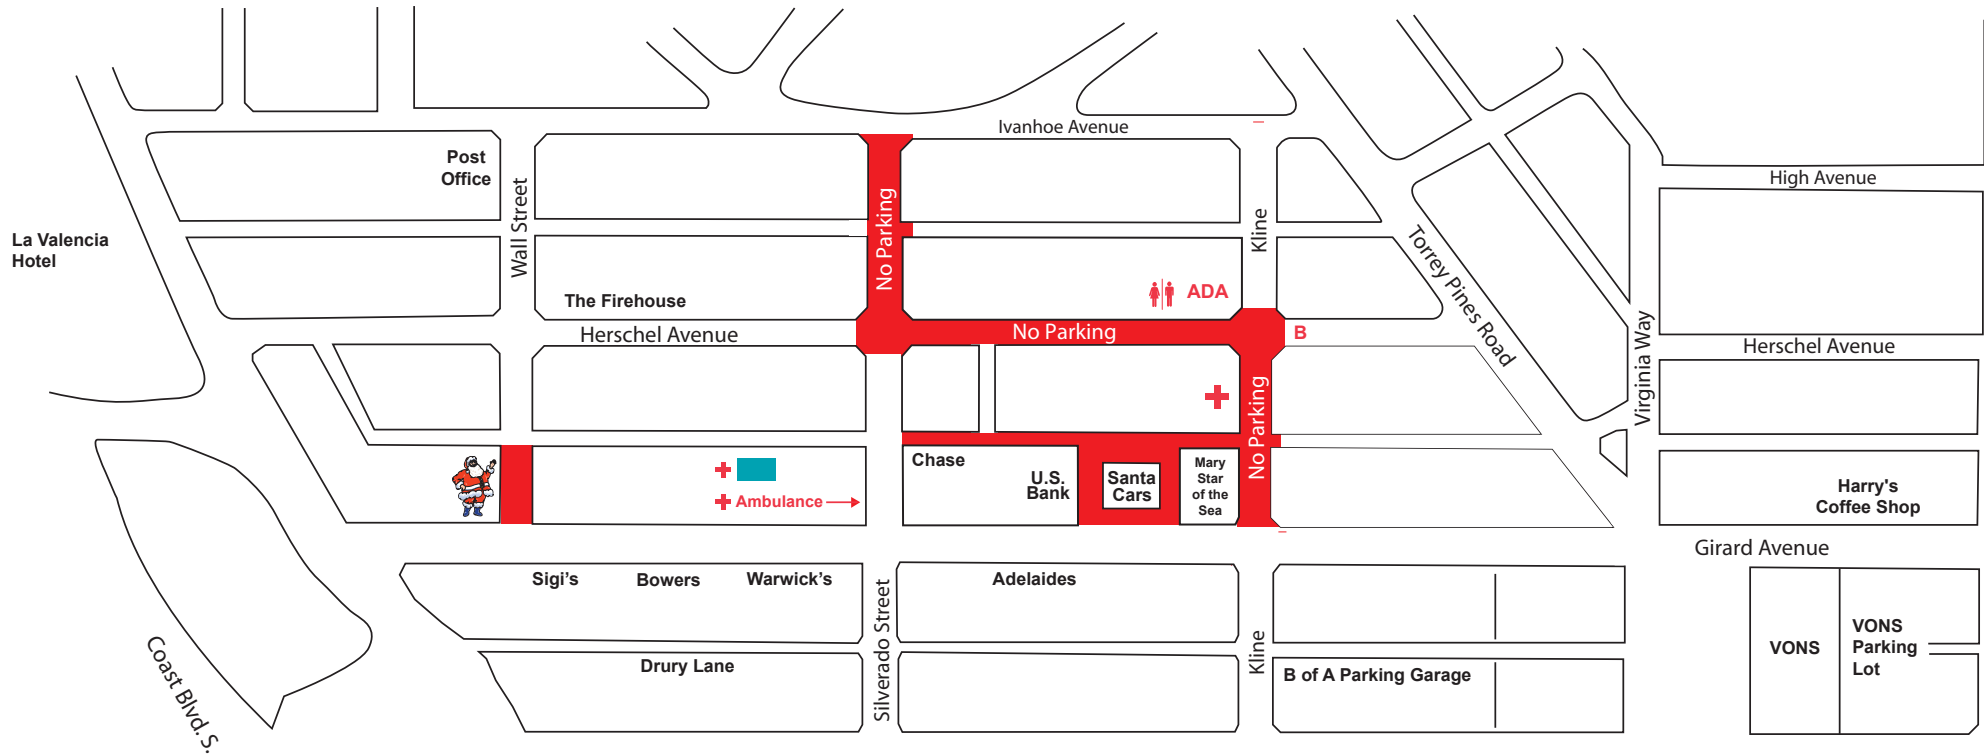

# 2020 La Jolla Christmas Parade & Holiday Festival

Sunday, December 6th — 12:30 pm to 4:00 pm

**Parade Day No Parking  
and Tow Away Zones**

**Vehicles will be towed promptly at NOON.**

La Jolla Christmas Parade &  
Holiday Festival Foundation

**'Celebrating the Cove'**  
*in the Time of Covid*

No Parking Zones    **B**=Barricades    Restrooms    First Aid